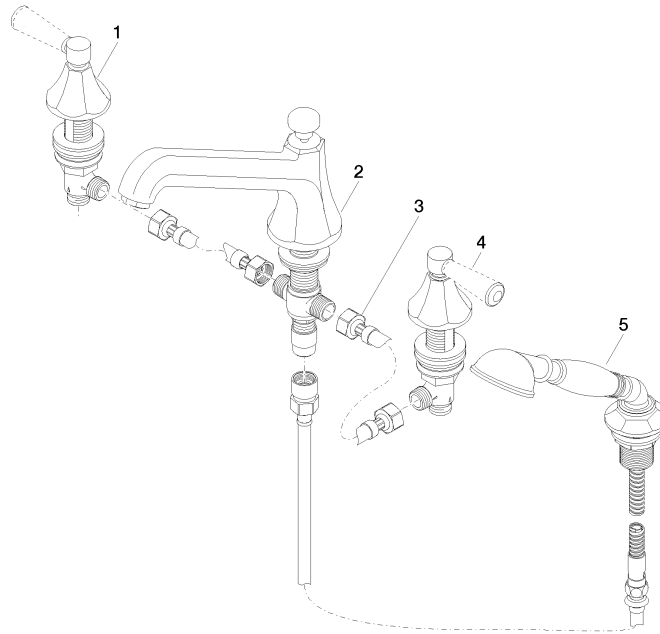

**MADISON Bath shower set for bath rim or tile edge installation - Brushed Platinum**

MADISON

ST 030 100 3370

- spout: circular, air-enriched flow
- max. spout flow rate 23 l/min
- Hand shower: COMPACT RAIN, max. flow rate 6.8 l/min (at 3 bar)
- complete hand shower set with anti-scale system
- 225mm projection
- automatic bath/shower diverter
- height of mixer 185 mm
- height up to aerator 140 mm
- hole diameter valve 32 mm
- hole diameter spout 32 mm
- hole diameter for complete hand shower set 32 mm
- rosette for spout Ø 70mm
- rosette for complete hand shower set Ø 60mm
- rosette for deck valve Ø 60mm
- metal shower hose 1750mm with integrated anti-twist protection

MADISON

ST 030 100 3370

**MADISON Bath shower set for bath rim or tile edge installation - Brushed Platinum**

MADISON

ST 030 100 3370

- 225mm projection
- complete hand shower set: normal flow
- spout: circular, air-enriched flow
- complete hand shower set with anti-scale system
- automatic bath/shower diverter
- height of mixer 185 mm
- height up to aerator 140 mm
- hole diameter valve 32 mm
- hole diameter spout 32 mm
- hole diameter for complete hand shower set 32 mm
- rosette for spout Ø 70mm
- rosette for complete hand shower set Ø 60mm
- rosette for deck valve Ø 60mm
- metal shower hose 1750mm with integrated anti-twist protection
- max. spout flow rate 23 l/min
- max. flow for complete hand shower set 6.8 l/min

**Recommended miscellaneous**

**Perfecto installation kit - 12 614 970 90**

ST 030 100 3370

**Spare parts list**

No.	Item Number	Name	Quantity used	Delivery time
1	20 000 370-06	side panel	1	60
2	13 502 380-06	spout	1	60
3	12 502 970 90	High pressure hose 1/2" x 1/2" x 400 mm -	2	2
4	20 000 371-06	side panel	1	60
5	27 703 370-06	shower set	1	60

**MADISON Bath shower set for bath rim or tile edge installation - Brushed  
Platinum**

MADISON

ST 030 100 3370

- for basin fittings

NOTE: Mixers are supplied without lever inserts.  
Please order the lever inserts separately!